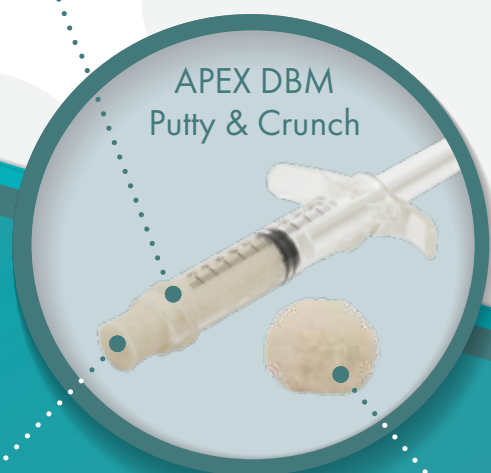

## 100% Pure Allograft Bone

All-natural demineralized tissue with no synthetic carriers

- ✓ Biologic scaffold to direct and support bone formation
- ✓ Patient safety ensured through terminal sterilization (SAL  $10^{-6}$ )
- ✓ Stored at room temperature for convenient distribution and storage

### Bone Graft Extender

Excellent adjuvant to autologous bone graft

**Versatile**  
Multiple volumes accommodate a variety of clinical needs

### Cohesive & Conformable

Allows for reliable implantation

**Ready for Use**  
No prep time required

**DBM Crunch**  
Added cancellous chips provide an osteoconductive scaffold

### Absorbent

Readily wicks blood, BMA or PRP in minutes

**Versatile**  
Easily mixes with fluid or allograft/autograft for a variety of applications

**Precision Placement**  
DBM fibers provide a fibrous connection for superior handling over traditional putty